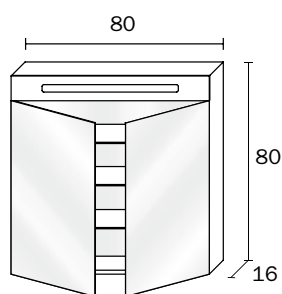

LUX - MIRRORS CUPBOARDS

CE

RoHS

IP 44

S561010
230V - 1x24W