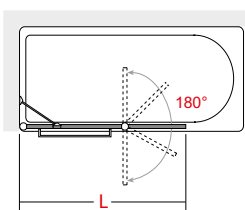

SOPRAVASCA 6mm BATHSCREEN 6mm